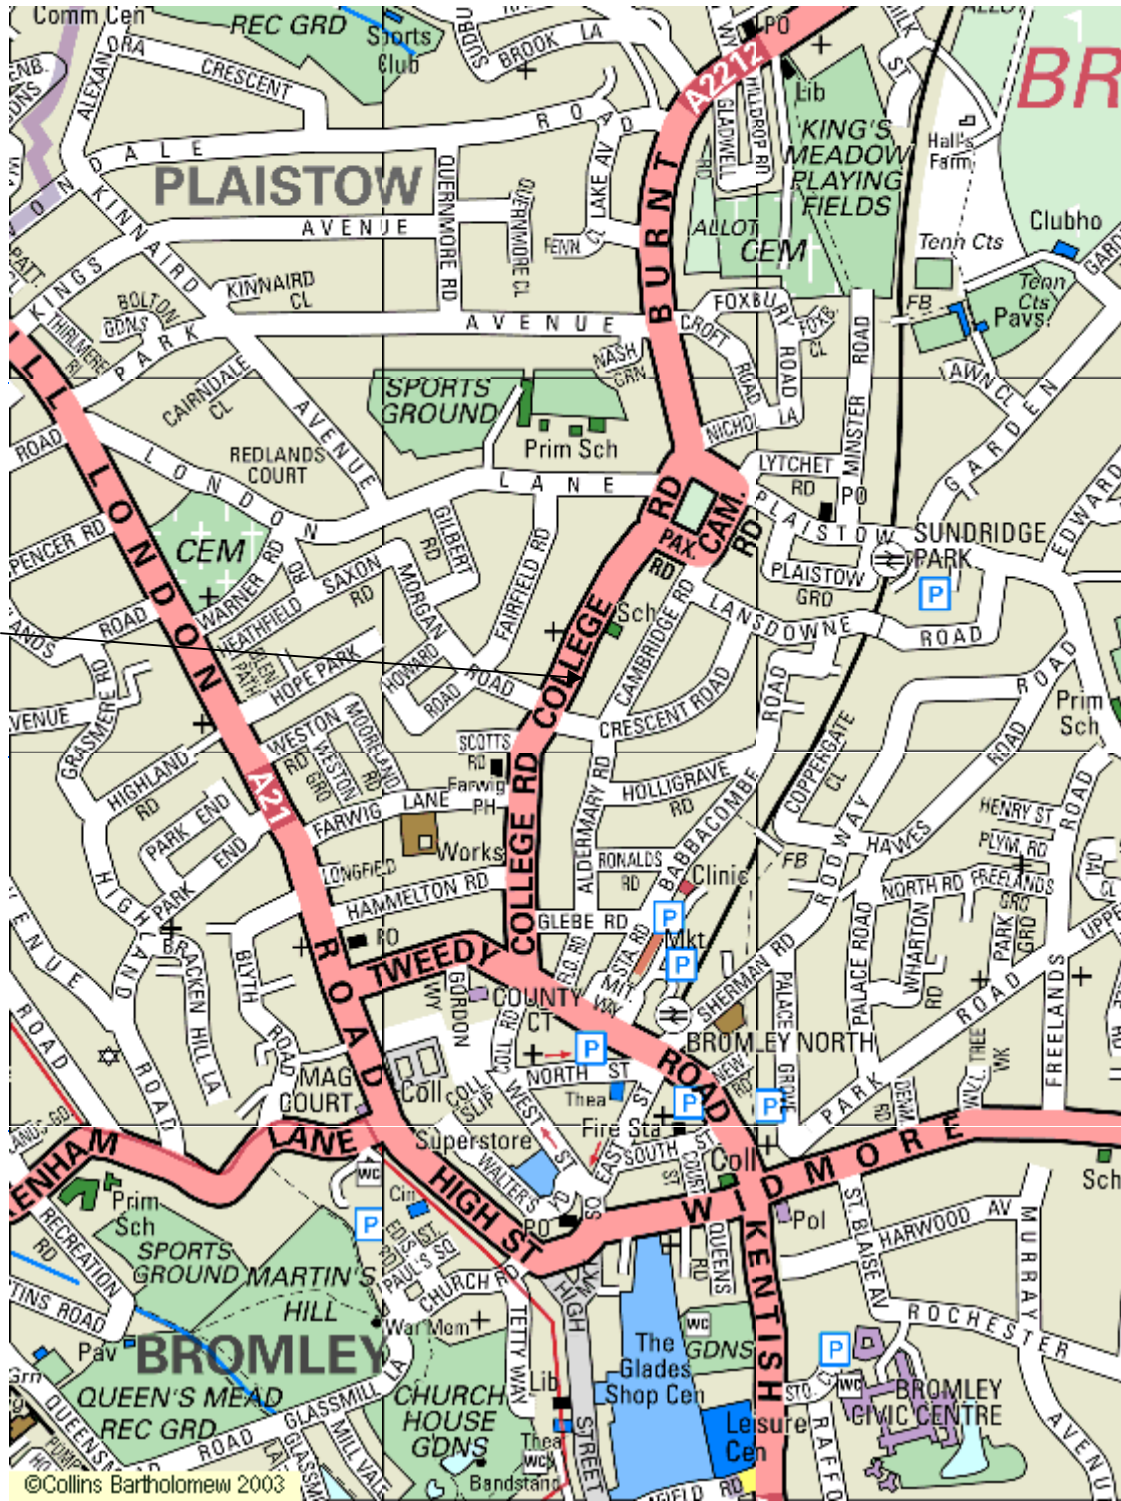

# Location of Bromley Advocacy Project Office 61 College Road, Bromley, Kent, BR1 3QG

**BAP  
OFFICE  
HERE**

**BUSES THAT GO ALONG COLLEGE ROAD:  
126, 261, 314, 336,**